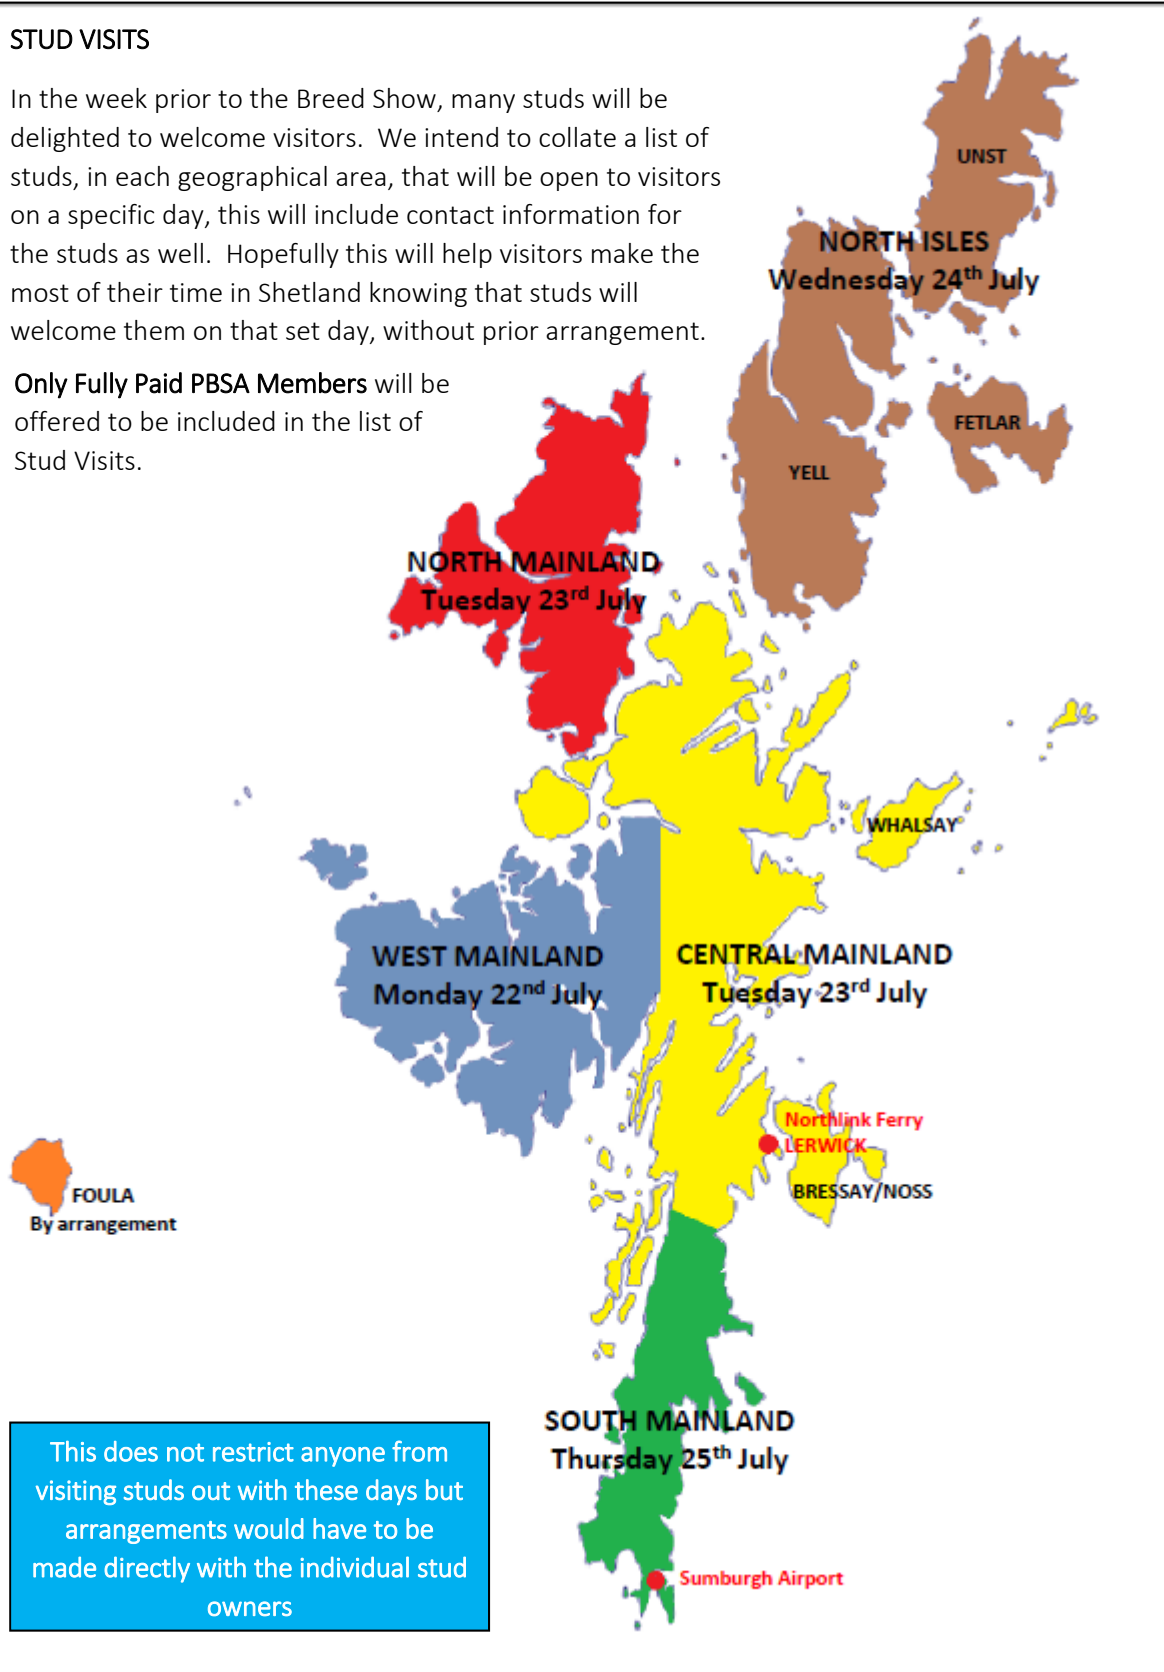

Shetland Pony Breed Show Festival Week – Stud Visits

STUD VISITS

In the week prior to the Breed Show, many studs will be delighted to welcome visitors. We intend to collate a list of studs, in each geographical area, that will be open to visitors on a specific day, this will include contact information for the studs as well. Hopefully this will help visitors make the most of their time in Shetland knowing that studs will welcome them on that set day, without prior arrangement.

Only Fully Paid PBSA Members will be offered to be included in the list of Stud Visits.

This does not restrict anyone from visiting studs out with these days but arrangements would have to be made directly with the individual stud owners